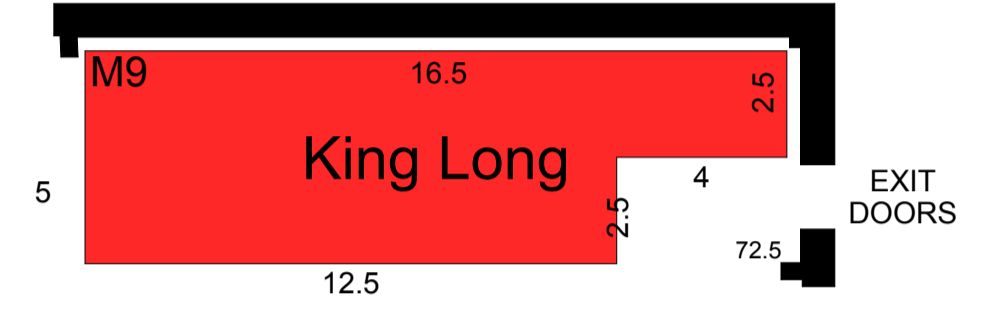

Coach & Bus Live 2011

Key

- Shell
- Open
- Technology Open
- Technology Shell
- Vehicle
- Mini Vehicle
- Feature
- Void

HALL 18

HALL 17

Press Office

Plan updated 30th August 2011

Ride and Skills Test

EXIT DOORS